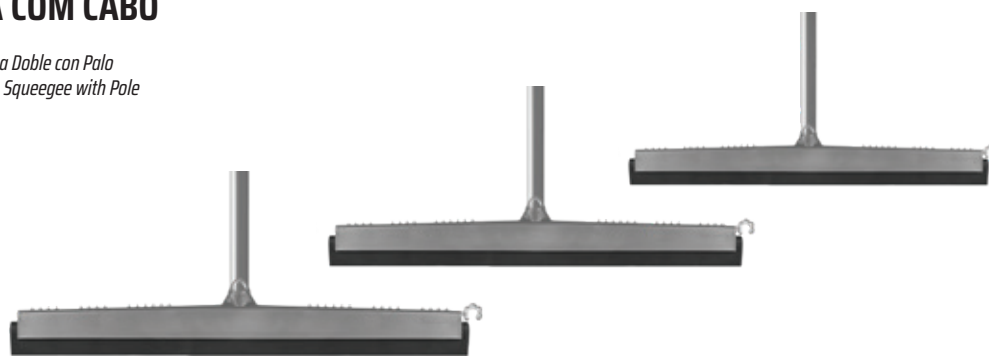

RODO BORRACHA DUPLA COM CABO

Secador Gama Doble con Palo
Double Blade Squeegee with Pole

CABO: 1,40 m

9053C	30 x 3 x 7 cm | 11.8 x 1.1 x 2.7 in	108 g	15 und.	EAN 7898509280381	DUN 17898509280388
9054C	45 x 3 x 7 cm | 17.7 x 1.1 x 2.7 in	146 g	15 und.	EAN 7898509280398	DUN 17898509280395
9154	55 x 3 x 7 cm | 21.6 x 1.1 x 2.7 in	183 g	15 und.	EAN 7898509280657	DUN 17898509280654